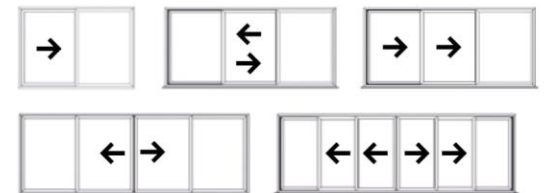

Configuration examples: