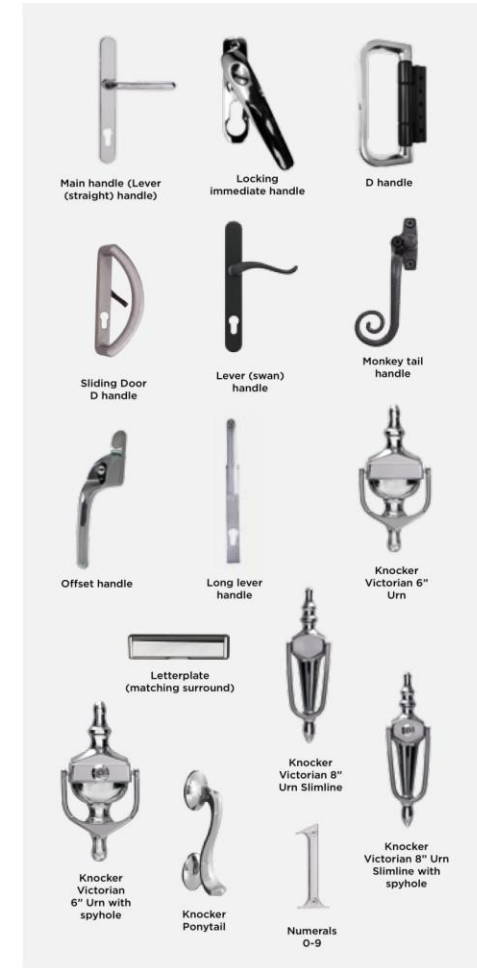

All handles and accessories have been tested to ensure high standards of endurance and functionality.

HANDLES & ACCESSORIES

		White	Black	Grey	Graphite
BI-FOLDING DOORS	Main handle (Lever (straight) handle)	✓	✓	✓	✓
	Intermediate handle	✓	✓	✓	
	D handle	✓	✓	✓	
	Magnetic catch	✓	✓	✓	
	Trickle vents	✓	✓	✓	
SLIDING PATIO DOORS	Long lever handle	✓	✓	✓	
	Sliding Door D Handle	✓	✓	✓	
CASEMENT WINDOWS	Offset handle	✓	✓	✓	✓
	Monkey tail handle				
COMPOSITE, ENTRANCE & FRENCH DOORS	Lever (straight) handle	✓	✓		✓
	Lever (swan) handle				✓
	Letterplate (black ABS surround)	✓	✓		
	Letterplate (matching surround)	✓	✓		✓
	Knocker Victorian 6" Urn	✓	✓		✓
	Knocker Victorian 6" Urn with spyhole	✓	✓		✓
	Knocker Victorian 8" Urn Slimline	✓	✓		✓
	Knocker Victorian 8" Urn Slimline with spyhole	✓	✓		✓
	Knocker Ponytail	✓	✓		✓
	Numerals 0-9		✓		✓

A range of locking cylinders are available to give enhanced security. Please speak to your REAL Retailer for details.

*silver anodised SAA

Locks

REAL Aluminium doors that have more than one lock will only require one key to operate all of them (this is called 'keyed alike'). Separate doors will have unique keys unless specified. When specifying a high-security key system (3 Star System), all keys will be unique. For further details, please speak to your REAL Retailer.

Chrome	Satin Silver	Polished Gold	Antique Black
✓	✓	✓	
✓			
✓			
✓	✓		
✓	✓	✓	
	✓		
✓	✓	✓	
			✓
✓	✓	✓	
			✓
✓	✓	✓	
✓	✓	✓	✓
✓	✓	✓	✓
✓	✓	✓	✓
✓	✓	✓	✓

HANDLES & ACCESSORIES

Antique black range