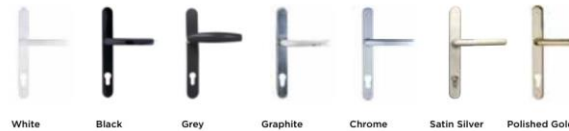

Frame colour options

Featured **Classic-al**
Interior design

Available colours:  White

Square **Contemporary**
Interior design

Available colours:  White  Black  Grey  Grey on White

Styles and doors

Available in a Square or Featured design.

Glass panels either side of your REAL Aluminium French Door delivers copious amounts of light flooding into your home.

Double locking handles

For extra peace of mind, REAL Aluminium French Doors or double doors boast extra security with multipoint locking handles and the option of additional handles and locking on both doors.

Low threshold

An optional low threshold is great for doors which are used regularly and creates a flush appearance due to its minimal step over.*

FRENCH DOORS

Handles

As with all products in the REAL Aluminium range, our entrance doors or French doors can be personalised with your choice of hardware and accessories.