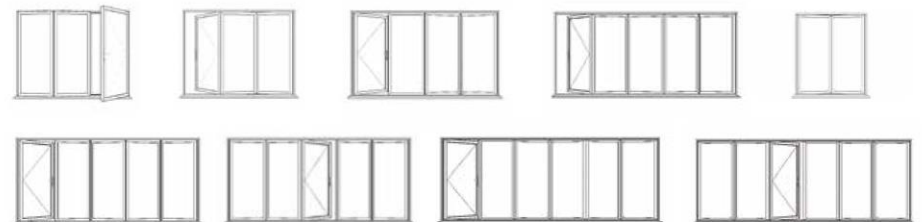

Bi-fold doors offer a choice of opening configurations to suit your needs:

- Fold the doors in or out
- Slide all doors to one side
- Create a single entrance for easy access and have the remaining doors slide the opposite way
- Part the doors centrally to create a double door

Available colours:

Configuration examples: